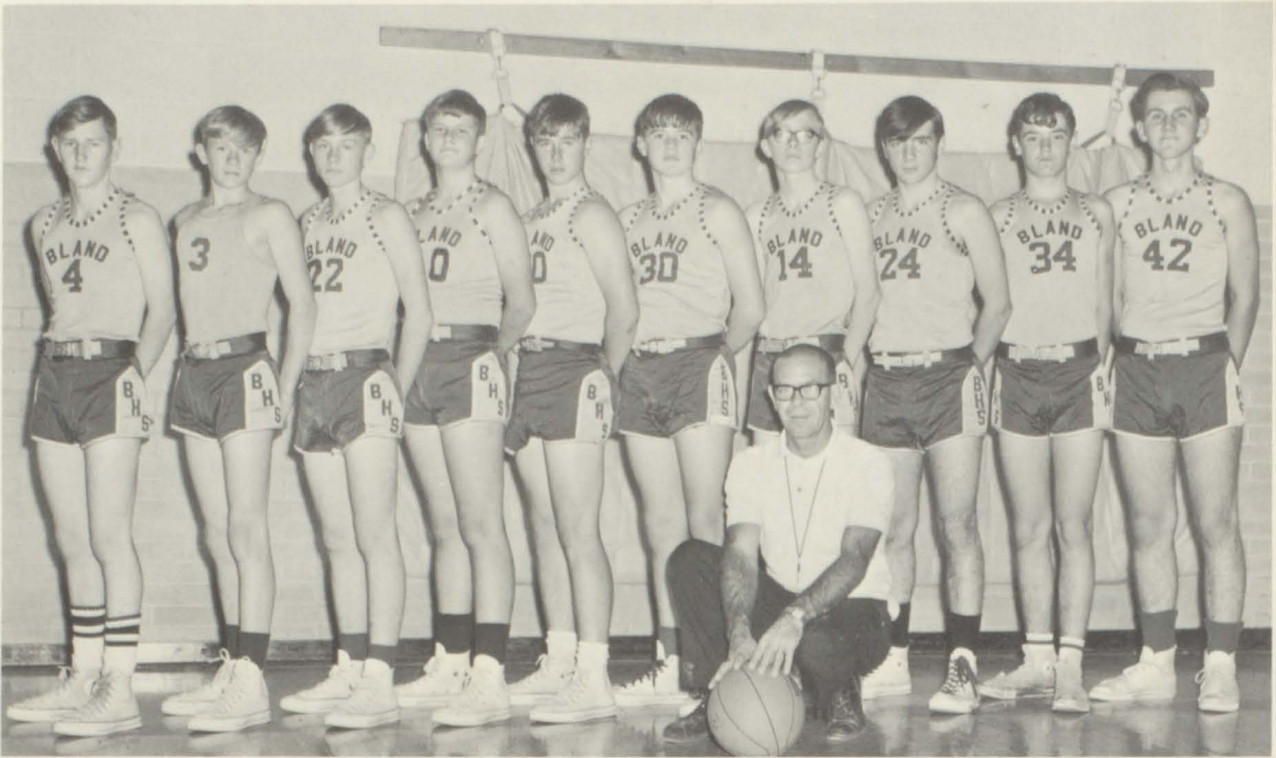

Senior Stars

Carol Breedlove

Sandy Green

Patty Tickle

Linda Munsey

Regina Davis

Bland Junior Varsity

Mr. Sam Groseclose -- Coach; Bobby Dillow, Will Pauley, Randy Compton, Tommy Harner, Eddie Dillow, Michael Pauley, Ricky Dillow, Robbie Wright, Richard Muncy, Robert Chewning.